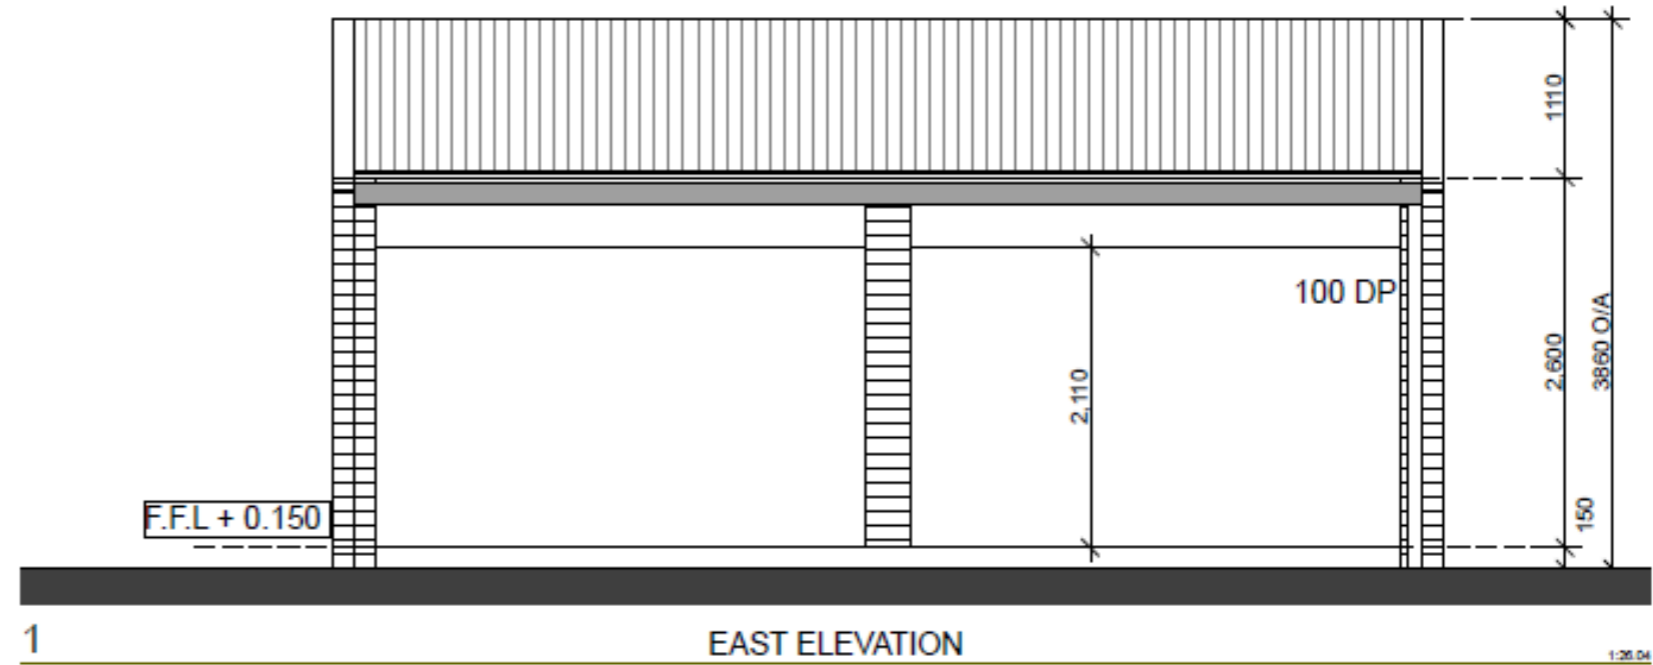

office@hybridbuild.co.nz
 www.hybridbuild.co.nz
 09 810 9479

Project: Single Carport
 Site: Your Home Address
 Client: Mr & Mrs Joe & Jane Blogs

Single Carport
 Concept Design

Drawing 1	Scale N.T.S	Drawn CB
Job HB SC1	Revision 0	Date Date

	office@hybridbuild.co.nz www.hybridbuild.co.nz 09 810 9479	Project: Single Carport Site: Your Home Address Client: Mr & Mrs Joe & Jane Blogs	Single Carport			Drawing 2	Scale N.T.S	Drawn CB
			Concept Design			Job HB SC1	Revision 0	Date Date

1 Ground Floor Plan
SCALE: 1:200

1 2nd FLOOR PLAN
SCALE: 1:200

1 SECTION A-A 1:25

1 SECTION B-B 1:25