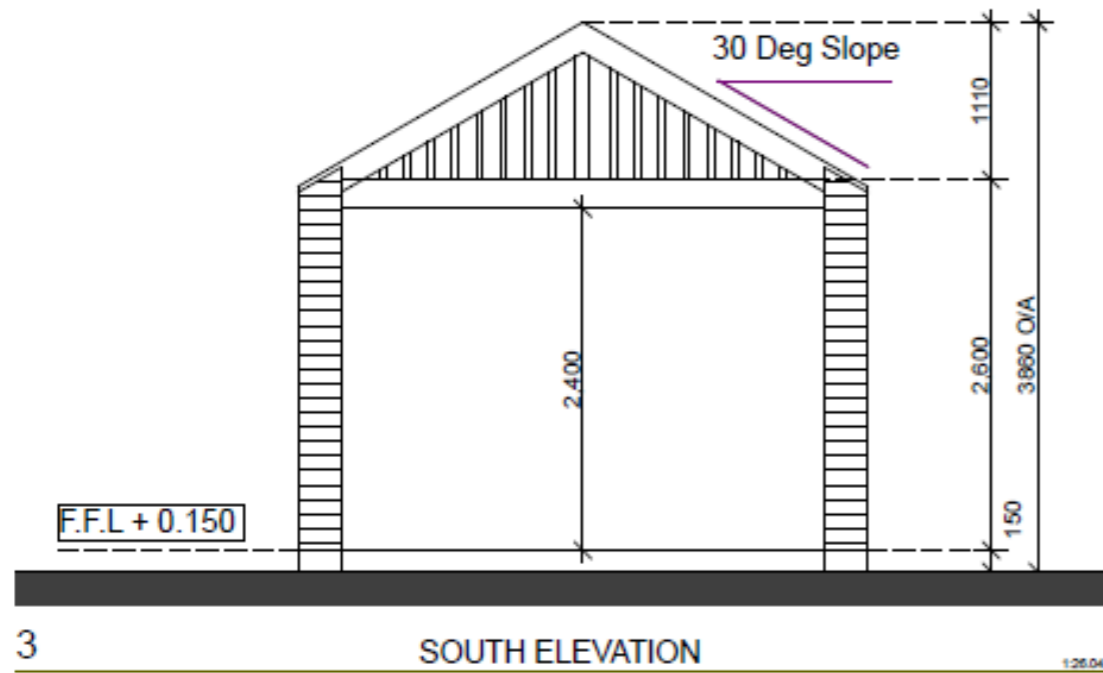

office@hybridbuild.co.nz
 www.hybridbuild.co.nz
 09 810 9479

Project: Single Carport
 Site: Your Home Address
 Client: Mr & Mrs Joe & Jane Blogs

Single Carport
 Concept Design

Drawing 1	Scale N.T.S	Drawn CB
Job HB SC1	Revision 0	Date Date

	office@hybridbuild.co.nz www.hybridbuild.co.nz 09 810 9479	Project: Single Carport Site: Your Home Address Client: Mr & Mrs Joe & Jane Blogs	Single Carport			Drawing 2	Scale N.T.S	Drawn CB
			Concept Design			Job HB SC1	Revision 0	Date Date

1 Ground Floor Plan
SCALE: 1:200

1 2nd FLOOR PLAN
SCALE: 1:200

1 SECTION A-A 1:25

1 SECTION B-B 1:25