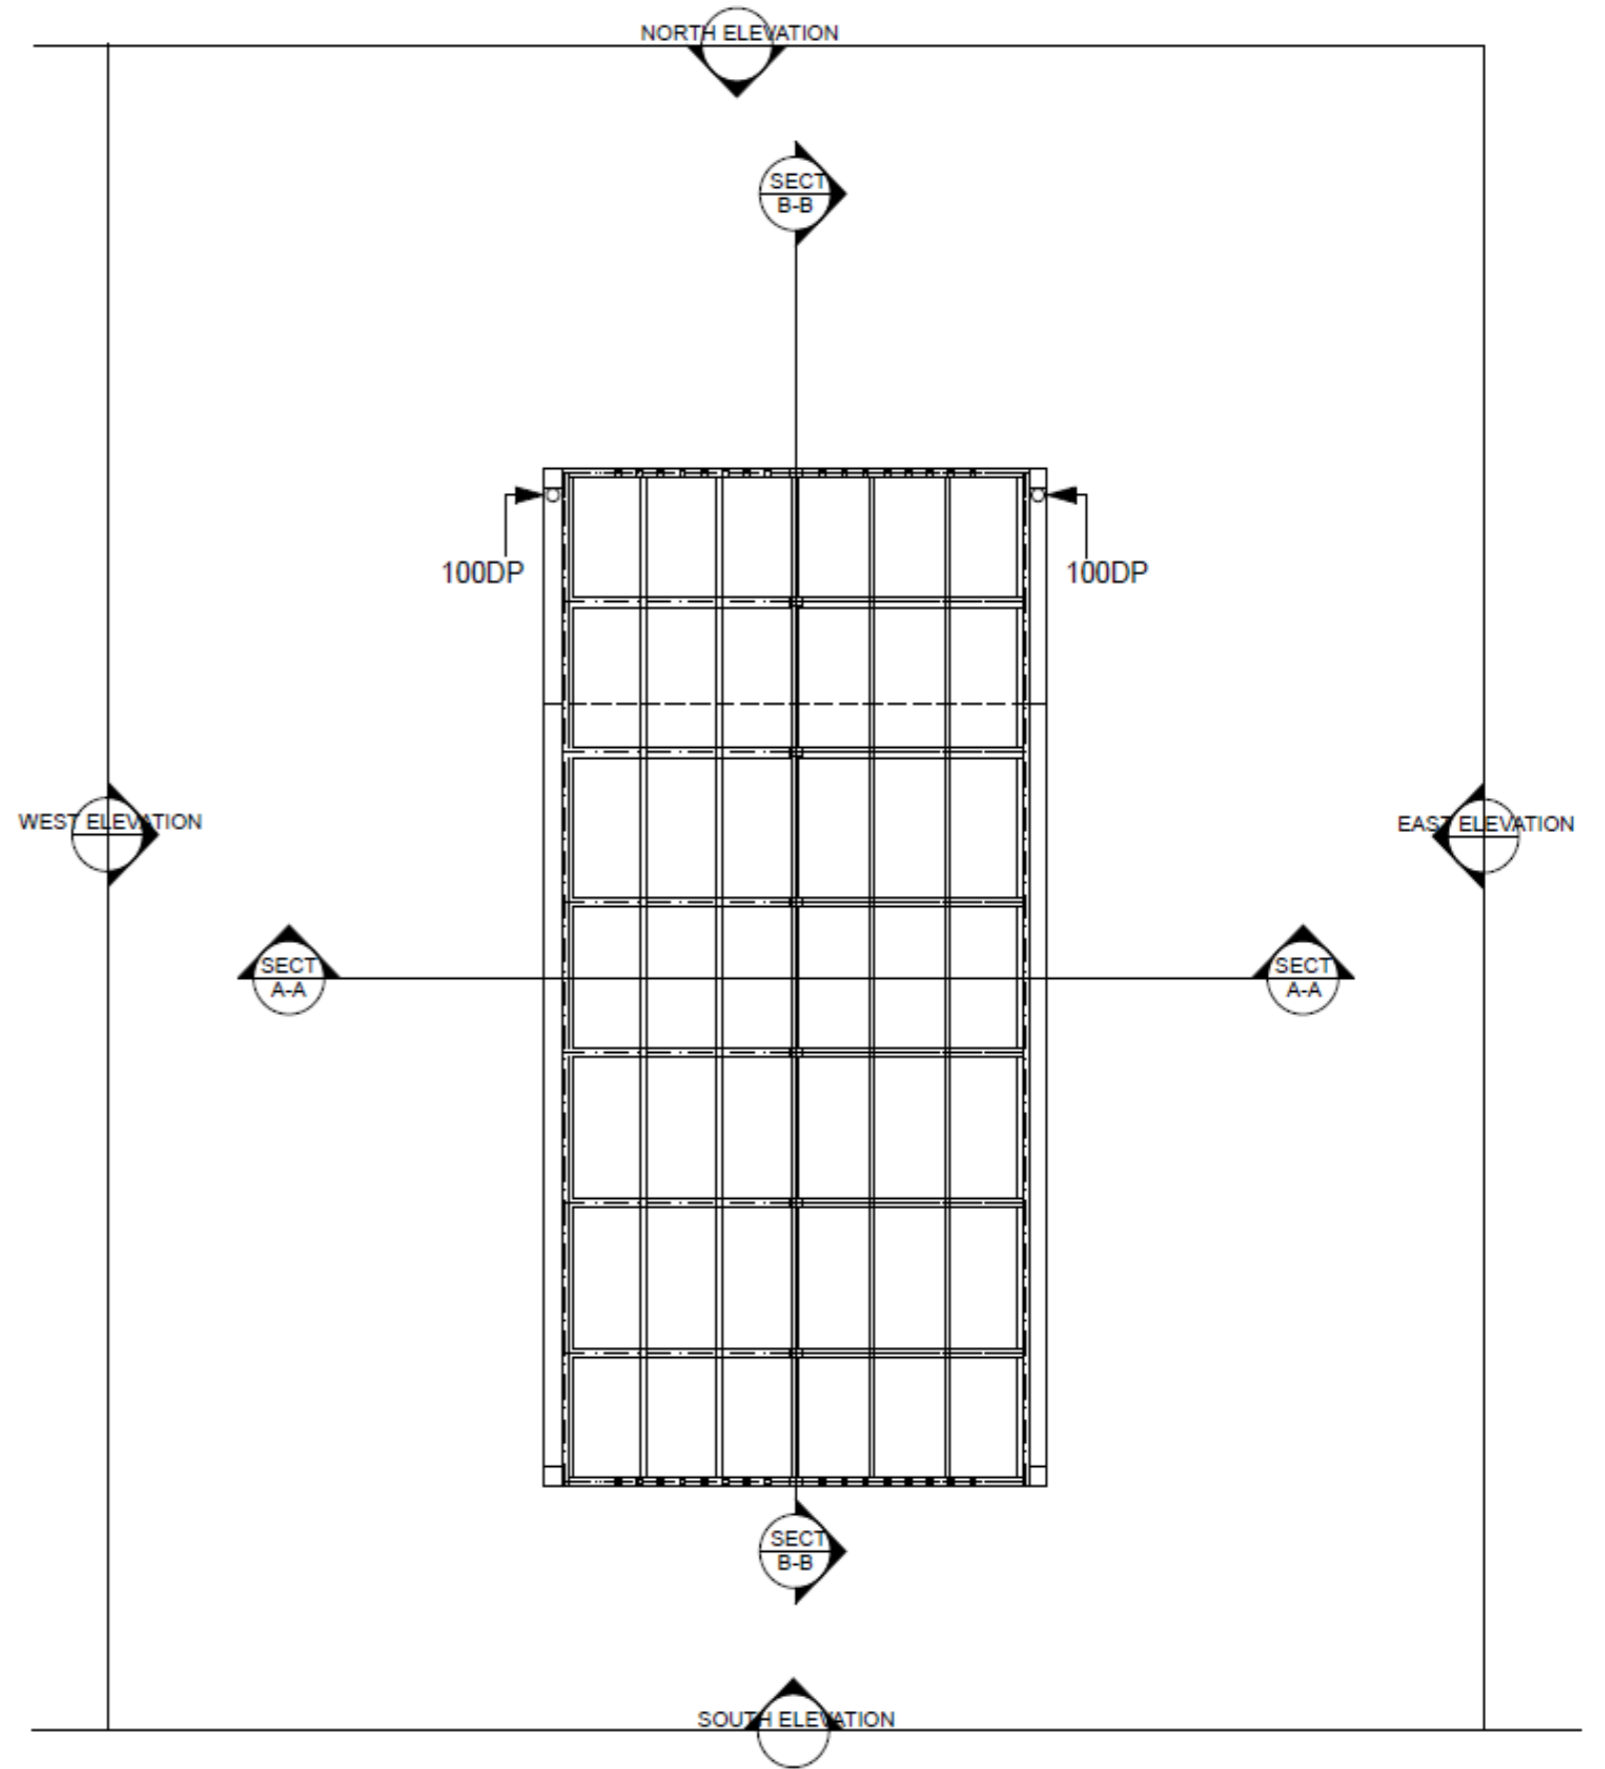

office@hybridbuild.co.nz
 www.hybridbuild.co.nz
 09 810 9479

Project: Single Carport
 Site: Your Home Address
 Client: Mr & Mrs Joe & Jane Blogs

Single Carport
 Concept Design

Drawing 1	Scale N.T.S	Drawn CB
Job HB SC1	Revision 0	Date Date

1 Ground Floor Plan
SCALE: 1:200

1 2nd FLOOR PLAN
SCALE: 1:200

1 SECTION A-A 1:25

1 SECTION B-B 1:25