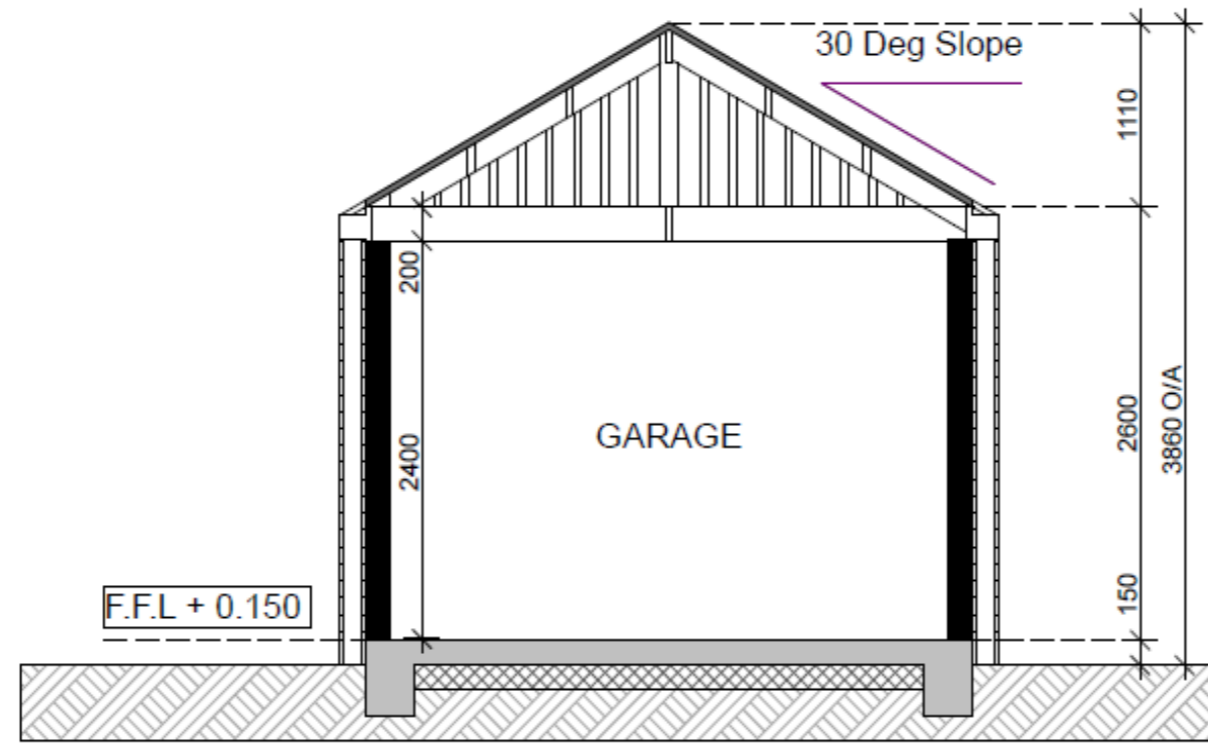

	office@hybridbuild.co.nz www.hybridbuild.co.nz 09 810 9479	Project: Single Carport Site: Your Home Address Client: Mr & Mrs Joe & Jane Blogs	Single Carport			Drawing 2	Scale N.T.S	Drawn CB
			Concept Design			Job HB SC1	Revision 0	Date Date

1 Ground Floor Plan
SCALE: 1:200

1 2nd FLOOR PLAN
SCALE: 1:200

1 SECTION A-A 1:25

1 SECTION B-B 1:25