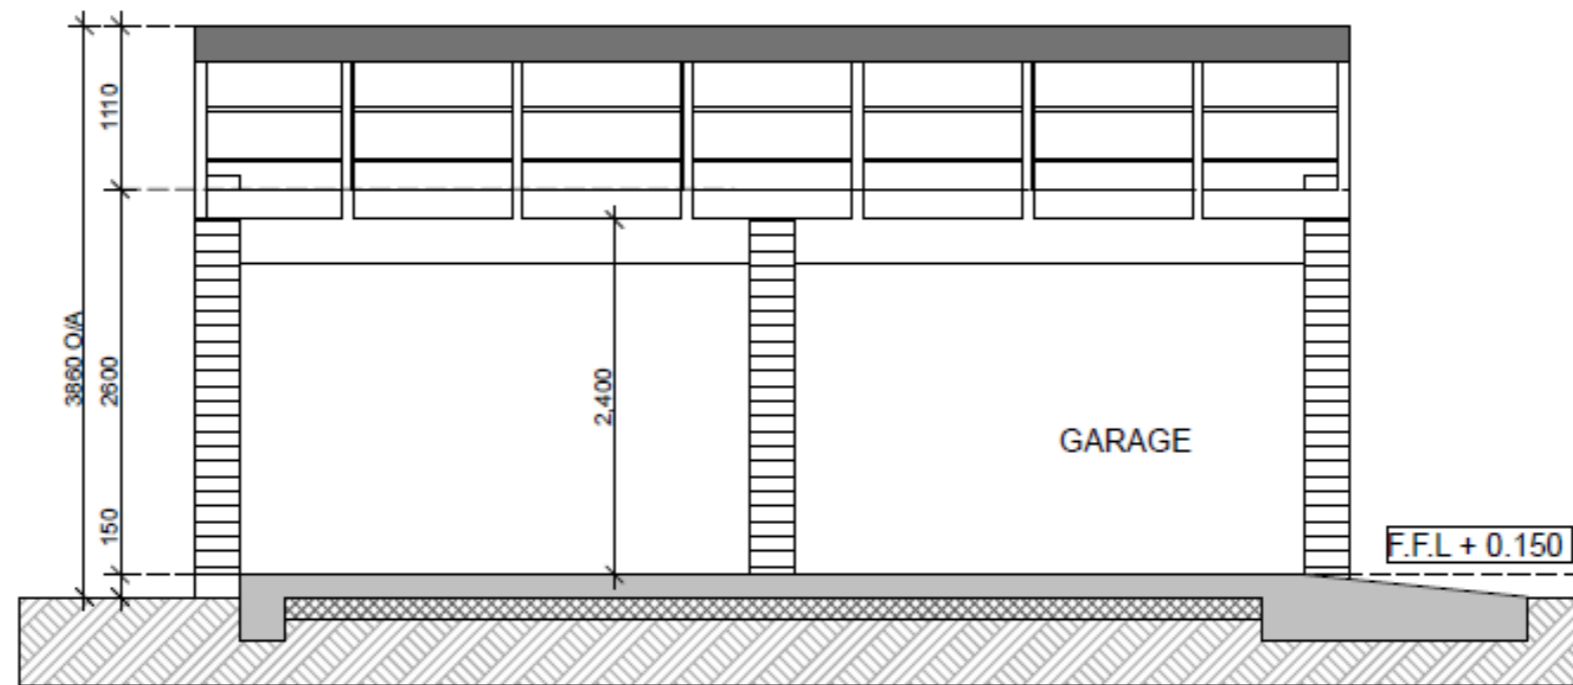

	office@hybridbuild.co.nz www.hybridbuild.co.nz 09 810 9479	Project: Single Carport Site: Your Home Address Client: Mr & Mrs Joe & Jane Blogs	Single Carport			Drawing 2	Scale N.T.S	Drawn CB
			Concept Design			Job HB SC1	Revision 0	Date Date

1 Ground Floor Plan
SCALE: 1:200

1 2nd FLOOR PLAN
SCALE: 1:200

1 SECTION A-A 1:25

1 SECTION B-B 1:25