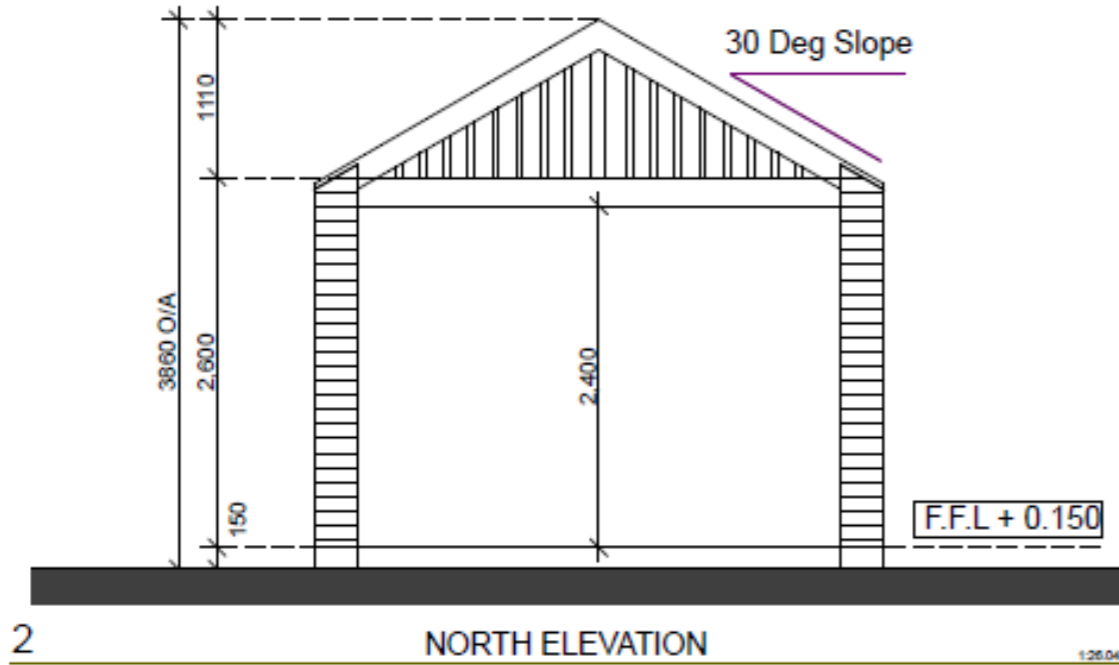

office@hybridbuild.co.nz
 www.hybridbuild.co.nz
 09 810 9479

Project: Single Carport
 Site: Your Home Address
 Client: Mr & Mrs Joe & Jane Blogs

Single Carport
 Concept Design

Drawing 1	Scale N.T.S	Drawn CB
Job HB SC1	Revision 0	Date Date

	office@hybridbuild.co.nz www.hybridbuild.co.nz 09 810 9479	Project: Single Carport Site: Your Home Address Client: Mr & Mrs Joe & Jane Blogs	Single Carport			Drawing 2	Scale N.T.S	Drawn CB
			Concept Design			Job HB SC1	Revision 0	Date Date

1 Ground Floor Plan
SCALE: 1:200

1 2nd FLOOR PLAN
SCALE: 1:200

1 SECTION A-A 1:25

1 SECTION B-B 1:25