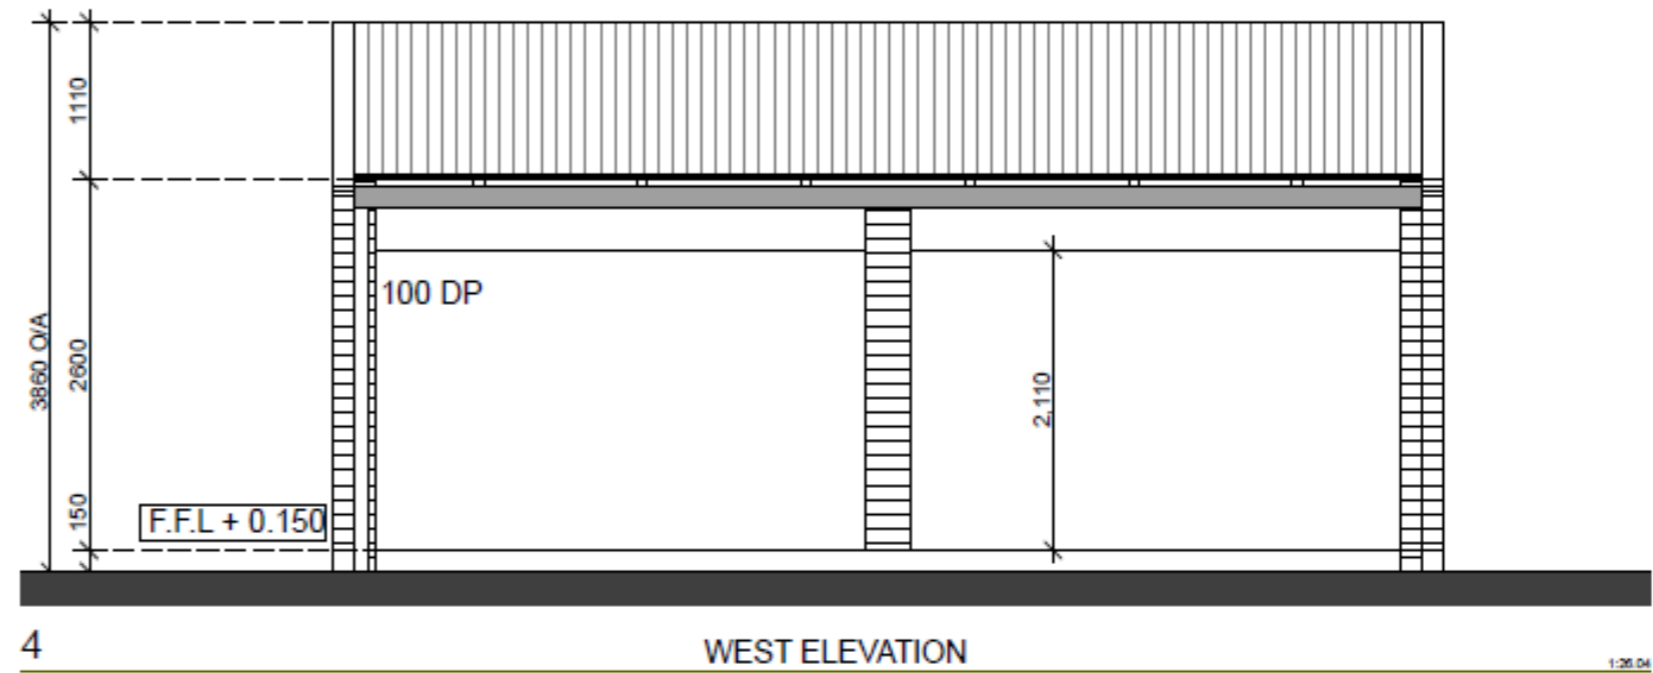

office@hybridbuild.co.nz
 www.hybridbuild.co.nz
 09 810 9479

Project: Single Carport
 Site: Your Home Address
 Client: Mr & Mrs Joe & Jane Blogs

Single Carport
 Concept Design

Drawing 1	Scale N.T.S	Drawn CB
Job HB SC1	Revision 0	Date Date

	office@hybridbuild.co.nz www.hybridbuild.co.nz 09 810 9479	Project: Single Carport Site: Your Home Address Client: Mr & Mrs Joe & Jane Blogs	Single Carport			Drawing 2	Scale N.T.S	Drawn CB
			Concept Design			Job HB SC1	Revision 0	Date Date

1 Ground Floor Plan
SCALE: 1:200

1 2nd FLOOR PLAN
SCALE: 1:200

1 SECTION A-A 1:25

1 SECTION B-B 1:25