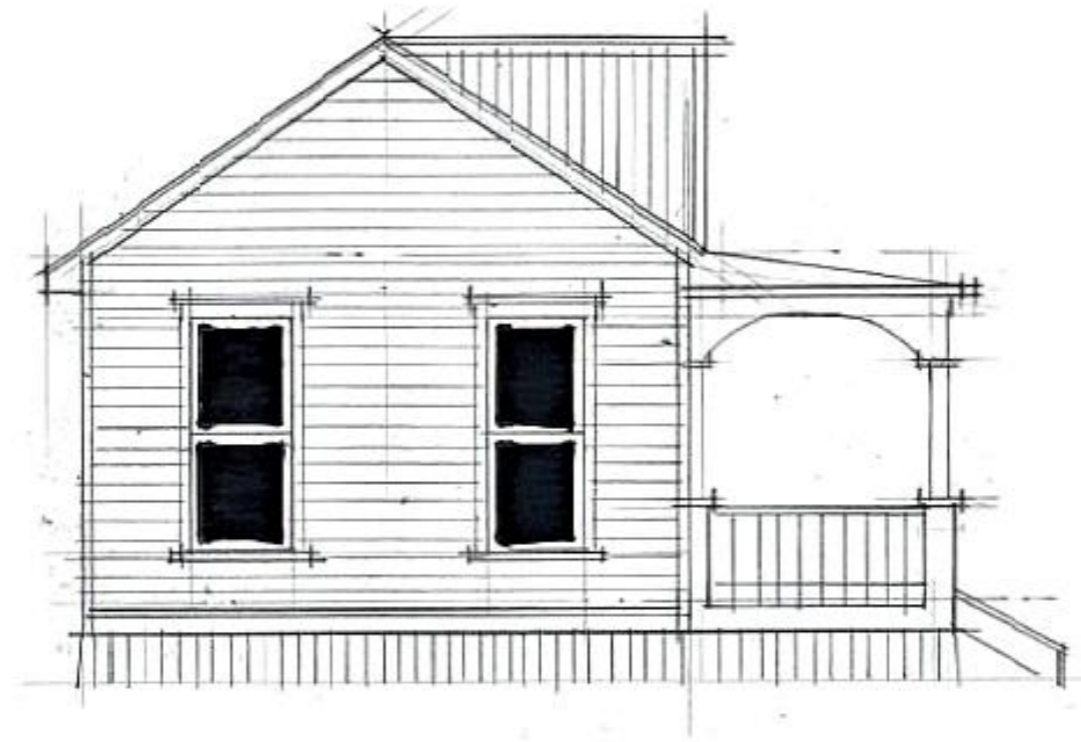

office@hybridbuild.co.nz
 www.hybridbuild.co.nz
 09 810 9479

Project: Sleepout – Bungalow
 Site: Your Home Address
 Client: Mr & Mrs Joe & Jane Blogs

Sleepout Bungalow
 Sketch Design

Drawing 1	Scale N.T.S
Job HB S1.0	Revision 0

Drawn CB
Date Date

Sleepout 30m2 Bungalow 1

Sleepout 30m2 Bungalow 2

	office@hybridbuild.co.nz www.hybridbuild.co.nz 09 810 9479	Project: Sleepout – Bungalow Site: Your Home Address Client: Mr & Mrs Joe & Jane Blogs	Sleepout Bungalow			Drawing 2	Scale N.T.S	Drawn CB
			Sketch Design			Job HB S1.0	Revision 0	Date Date

Sleepout 30m2 Bungalow 1

Sleepout 30m2 Bungalow 2