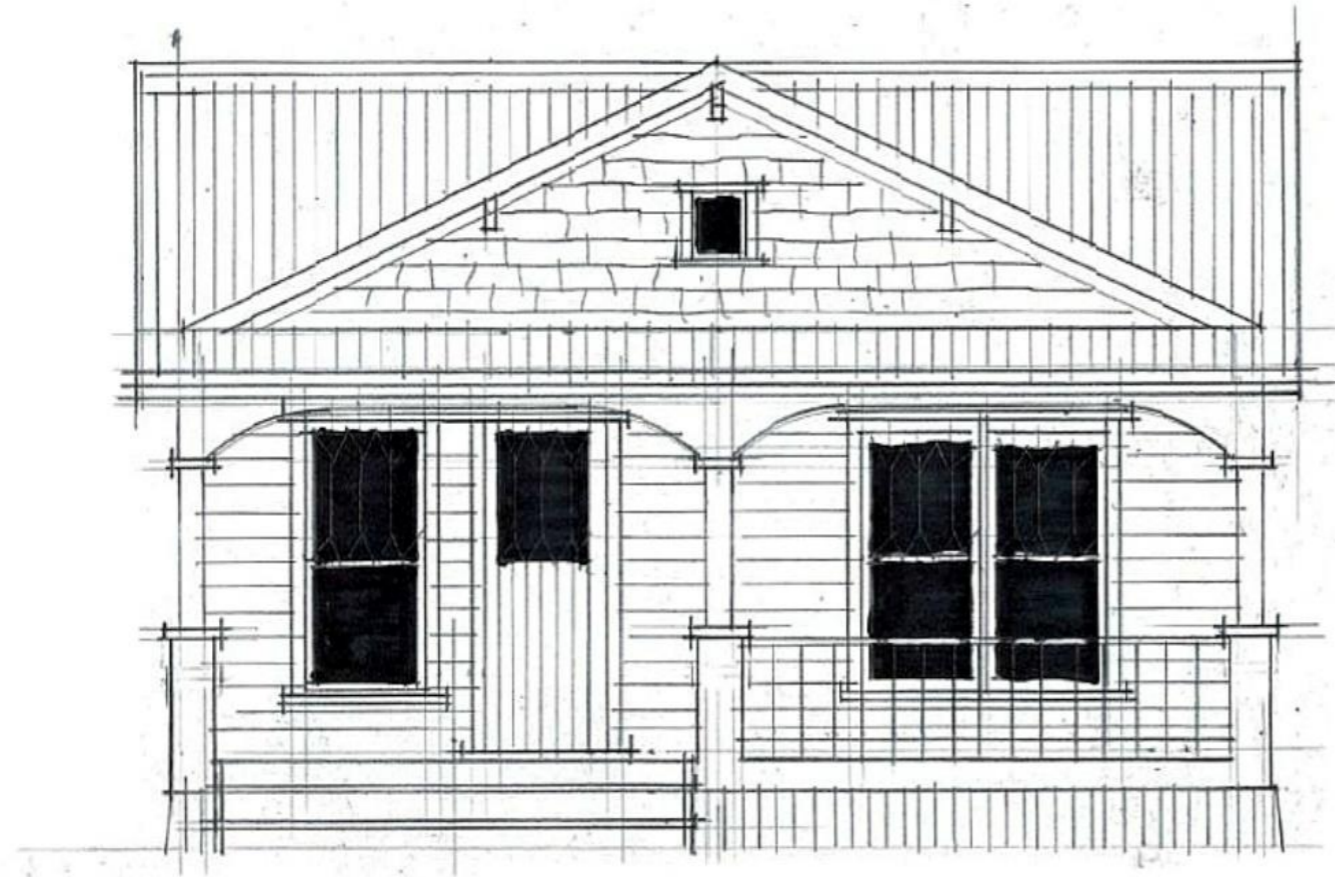

office@hybridbuild.co.nz
 www.hybridbuild.co.nz
 09 810 9479

Project: Sleepout – Bungalow
 Site: Your Home Address
 Client: Mr & Mrs Joe & Jane Blogs

Sleepout Bungalow
 Sketch Design

Drawing 1	Scale N.T.S
Job HB S1.0	Revision 0

Drawn CB
Date Date

Sleepout 30m2 Bungalow 1

Sleepout 30m2 Bungalow 2

	office@hybridbuild.co.nz www.hybridbuild.co.nz 09 810 9479	Project: Sleepout – Bungalow Site: Your Home Address Client: Mr & Mrs Joe & Jane Blogs	Sleepout Bungalow			Drawing 2	Scale N.T.S	Drawn CB
			Sketch Design			Job HB S1.0	Revision 0	Date Date

Sleepout 30m2 Bungalow 1

Sleepout 30m2 Bungalow 2