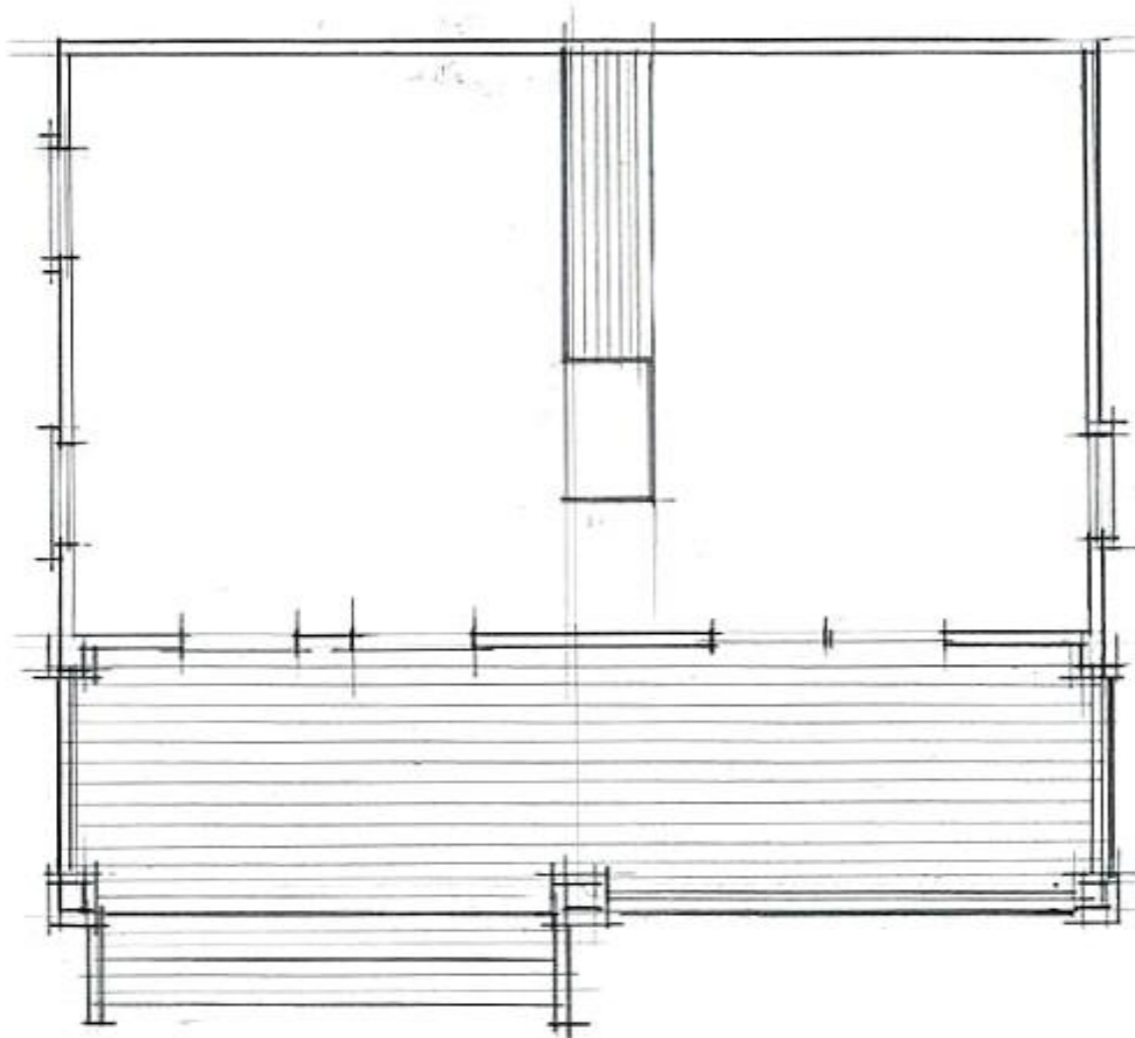

office@hybridbuild.co.nz
 www.hybridbuild.co.nz
 09 810 9479

Project: Sleepout – Bungalow
 Site: Your Home Address
 Client: Mr & Mrs Joe & Jane Blogs

Sleepout Bungalow
 Sketch Design

Drawing 1	Scale N.T.S
Job HB S1.0	Revision 0

Drawn CB
Date Date

Sleepout 30m2 Bungalow 1

Sleepout 30m2 Bungalow 2

	office@hybridbuild.co.nz www.hybridbuild.co.nz 09 810 9479	Project: Sleepout – Bungalow Site: Your Home Address Client: Mr & Mrs Joe & Jane Blogs	Sleepout Bungalow			Drawing 2	Scale N.T.S	Drawn CB
			Sketch Design			Job HB S1.0	Revision 0	Date Date

Sleepout 30m2 Bungalow 1

Sleepout 30m2 Bungalow 2