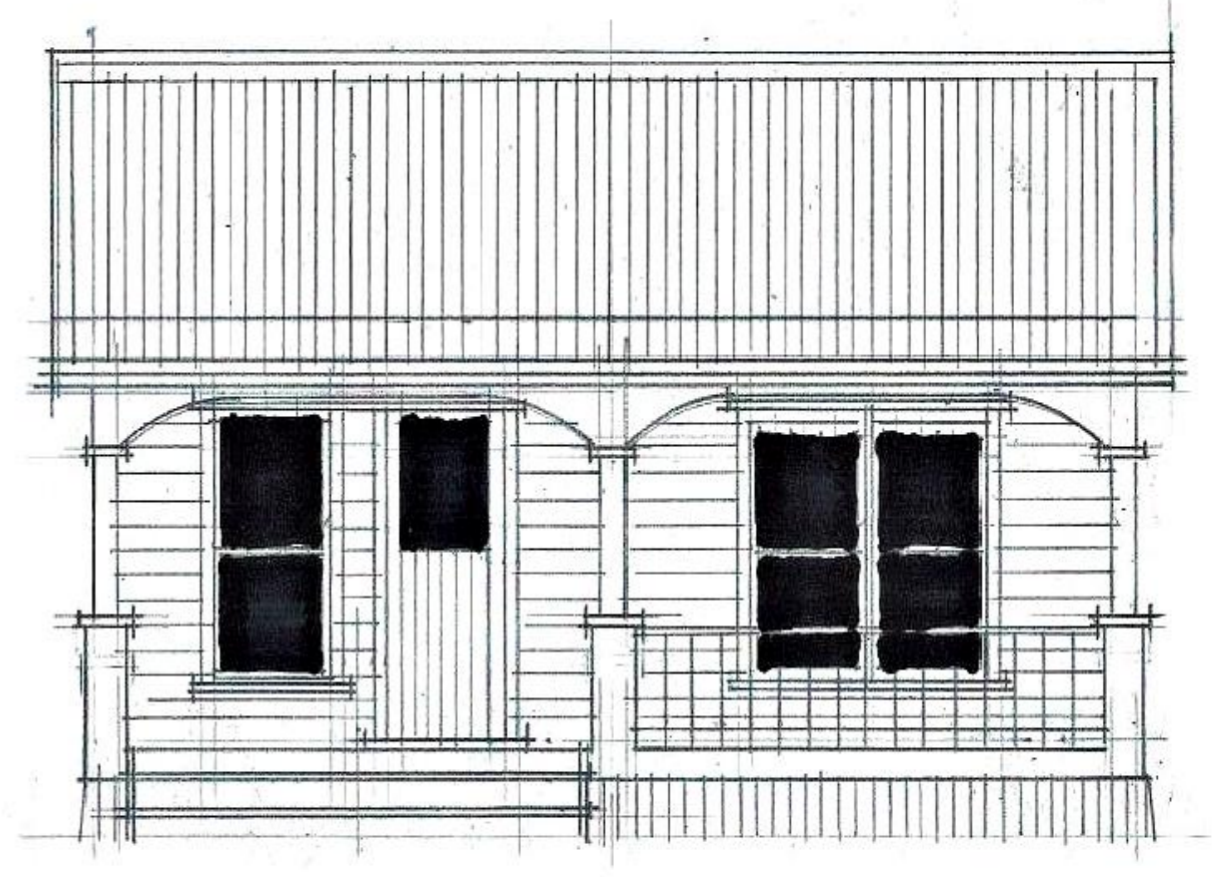

office@hybridbuild.co.nz
 www.hybridbuild.co.nz
 09 810 9479

Project: Sleepout – Bungalow
 Site: Your Home Address
 Client: Mr & Mrs Joe & Jane Blogs

Sleepout Bungalow
 Sketch Design

Drawing 1	Scale N.T.S
Job HB S1.0	Revision 0

Drawn CB
Date Date

Sleepout 30m2 Bungalow 1

Sleepout 30m2 Bungalow 2

	office@hybridbuild.co.nz www.hybridbuild.co.nz 09 810 9479	Project: Sleepout – Bungalow Site: Your Home Address Client: Mr & Mrs Joe & Jane Blogs	Sleepout Bungalow			Drawing 2	Scale N.T.S	Drawn CB
			Sketch Design			Job HB S1.0	Revision 0	Date Date

Sleepout 30m2 Bungalow 1

Sleepout 30m2 Bungalow 2